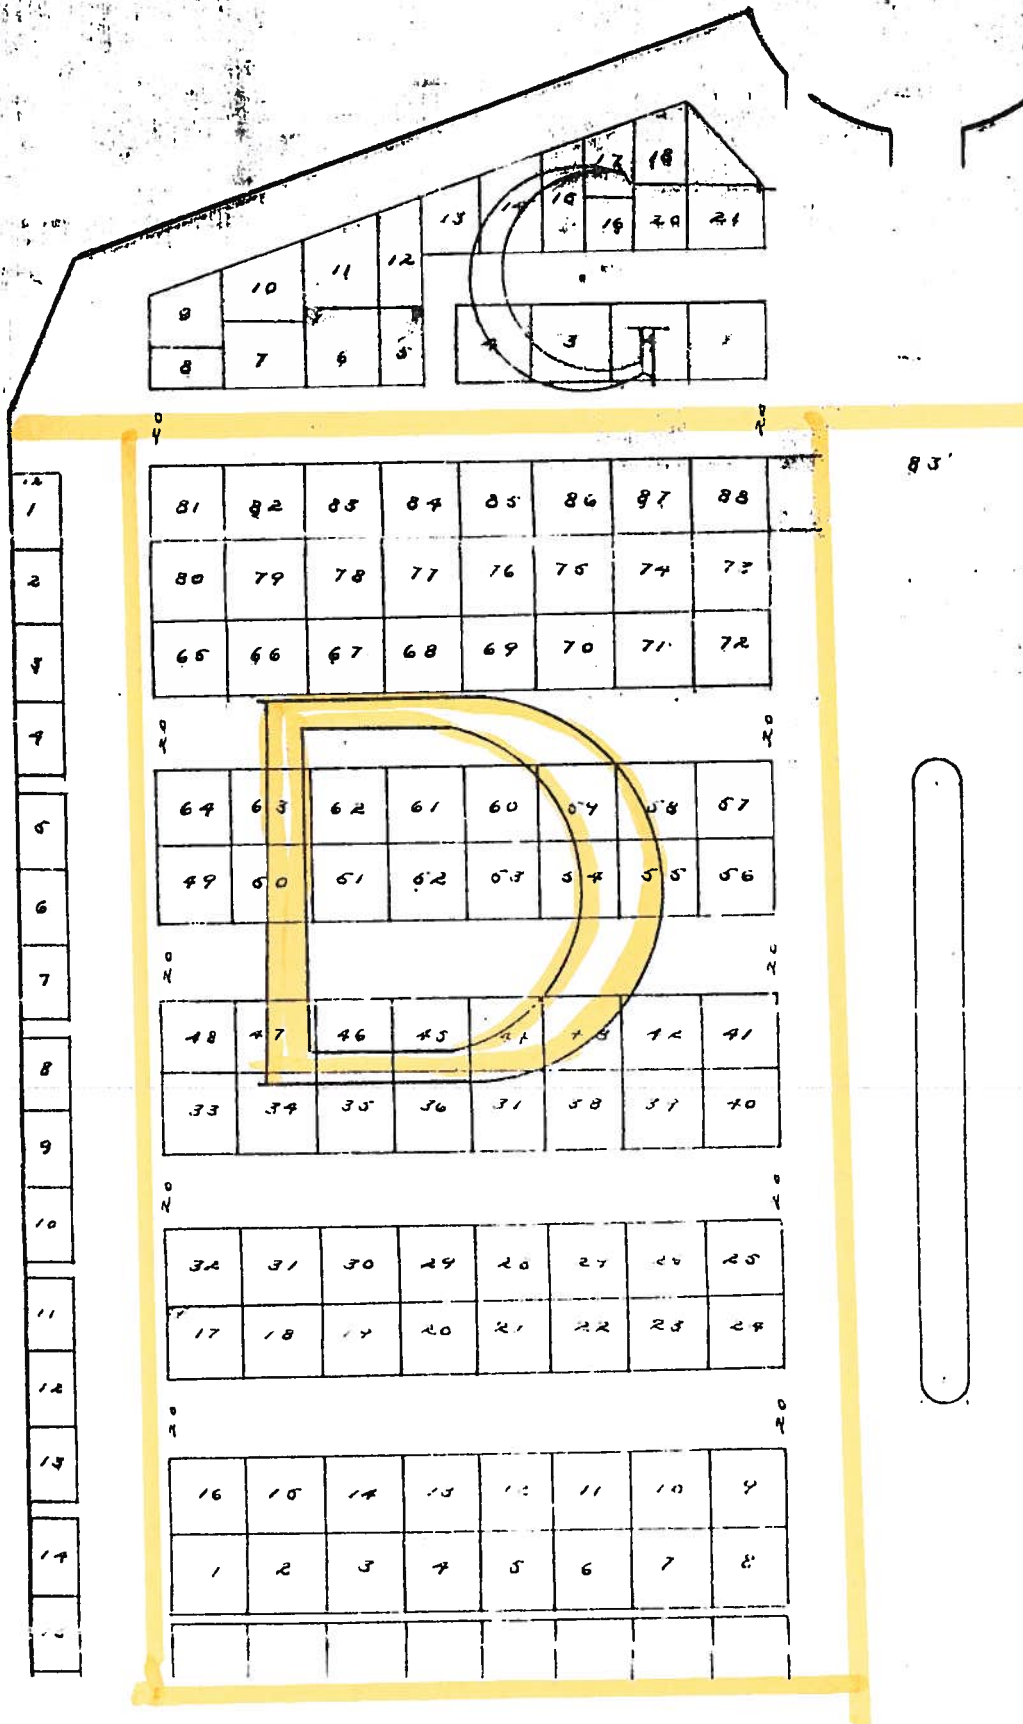

96	95	94	93	92	91	90	89	88
81	82	83	84	85	86	87	88	89

80	79	78	77	76	75	74	73	72
65	66	67	68	69	70	71	72	73

64	63	62	61	60	59	58	57	56
49	50	51	52	53	54	55	56	57

48	47	46	45	44	43	42	41	40
33	34	35	36	37	38	39	40	41

'L' is from
LAB - 88

North
 ↑
 ↓
 South

*Rosethill Conventery
 TEXARKANA, TEXAS*

'D' is from
 1 - 88

ROSE HILL CEMETERY TEXARKANA, TEXAS

'F' is from
19-108

ENTRANCE

North

South

'G' is from 1-21

ROSE HILL
CEMETERY
TEXARKANA,
TEXAS

NOTE: 'H' GOES AROUND THE EDGE AND DOWN TO THE SOUTH OF THE OTHER LOTS. SEE LARGE MAP OF ENTIRE CEMETERY.

ROSEHILL CEMETERY TEXARKANA, TEXAS

↑
1 to 38

N
↑
↓
S

(H)

FROM
1-355

(2 pages)
Page
1 of 2

FROM
 1-355
 Page 2 of 2
 Down left
 Side
 1-63

FULL LOT (4 GRAVES) \$11,900
 FULL LOT (8 GRAVES) \$19,800
 FULL LOT (9 GRAVES) \$14,900
 FULL LOT (10 GRAVES) \$43,500