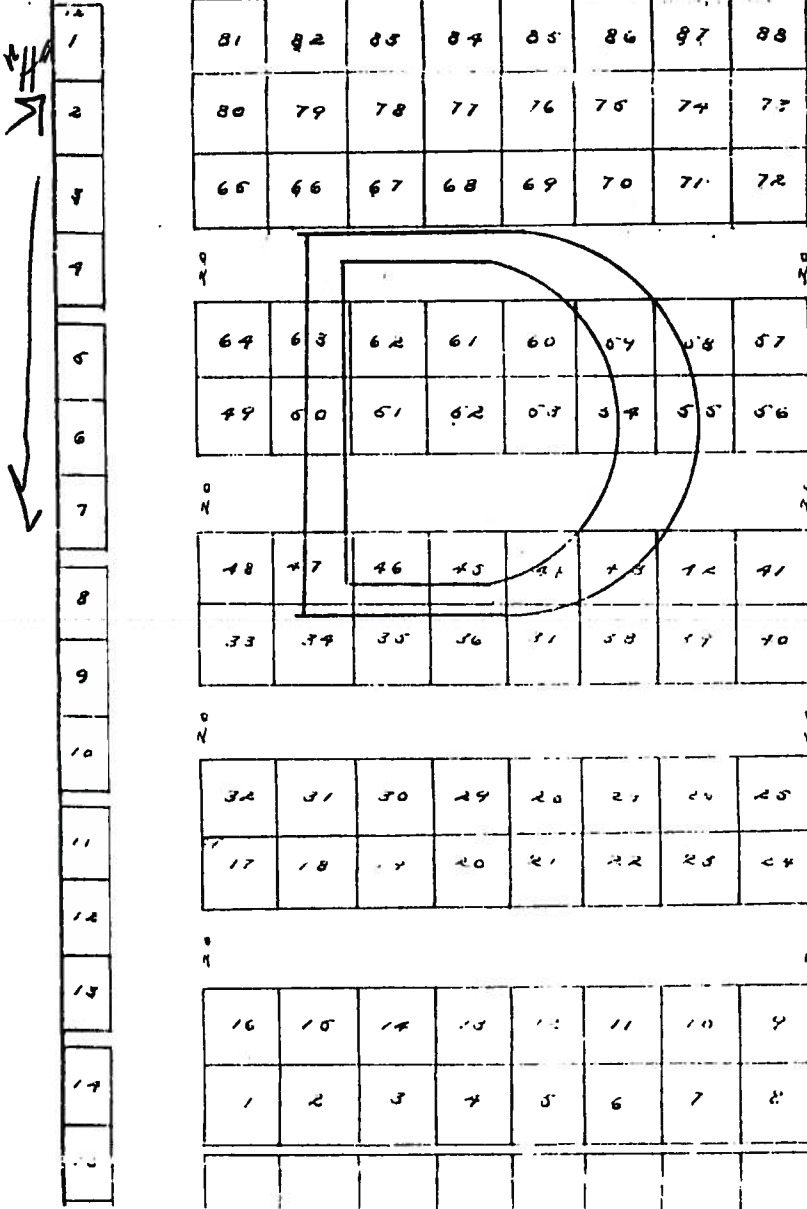

'L' is from
LAB - 88

North
 ↑
 ↓
 South

*Rosethill Conventery
 TEXARKANA, TEXAS*

'D' is from
 1 - 88

ROSE HILL CEMETERY TEXARKANA, TEXAS

'F' is from
19-108

ENTRANCE

North

South

'G' is from 1-21

ROSE HILL
CEMETERY
TEXARKANA,
TEXAS

NOTE: 'H' GOES AROUND THE EDGE AND DOWN TO THE SOUTH OF THE OTHER LOTS. SEE LARGE MAP OF ENTIRE CEMETERY.

ROSEHILL CEMETERY TEXARKANA, TEXAS

↑
1 to 38

N
↑
↓
S

(H)

FROM
1-355

(2 pages)
Page
1 of 2

FROM
 1-355
 Page 2 of 2
 Down left
 Side
 1-63

FULL LOT (4 GRAVES) \$11,900
 FULL LOT (8 GRAVES) \$19,800
 FULL LOT (9 GRAVES) \$14,900
 FULL LOT (10 GRAVES) \$43,500