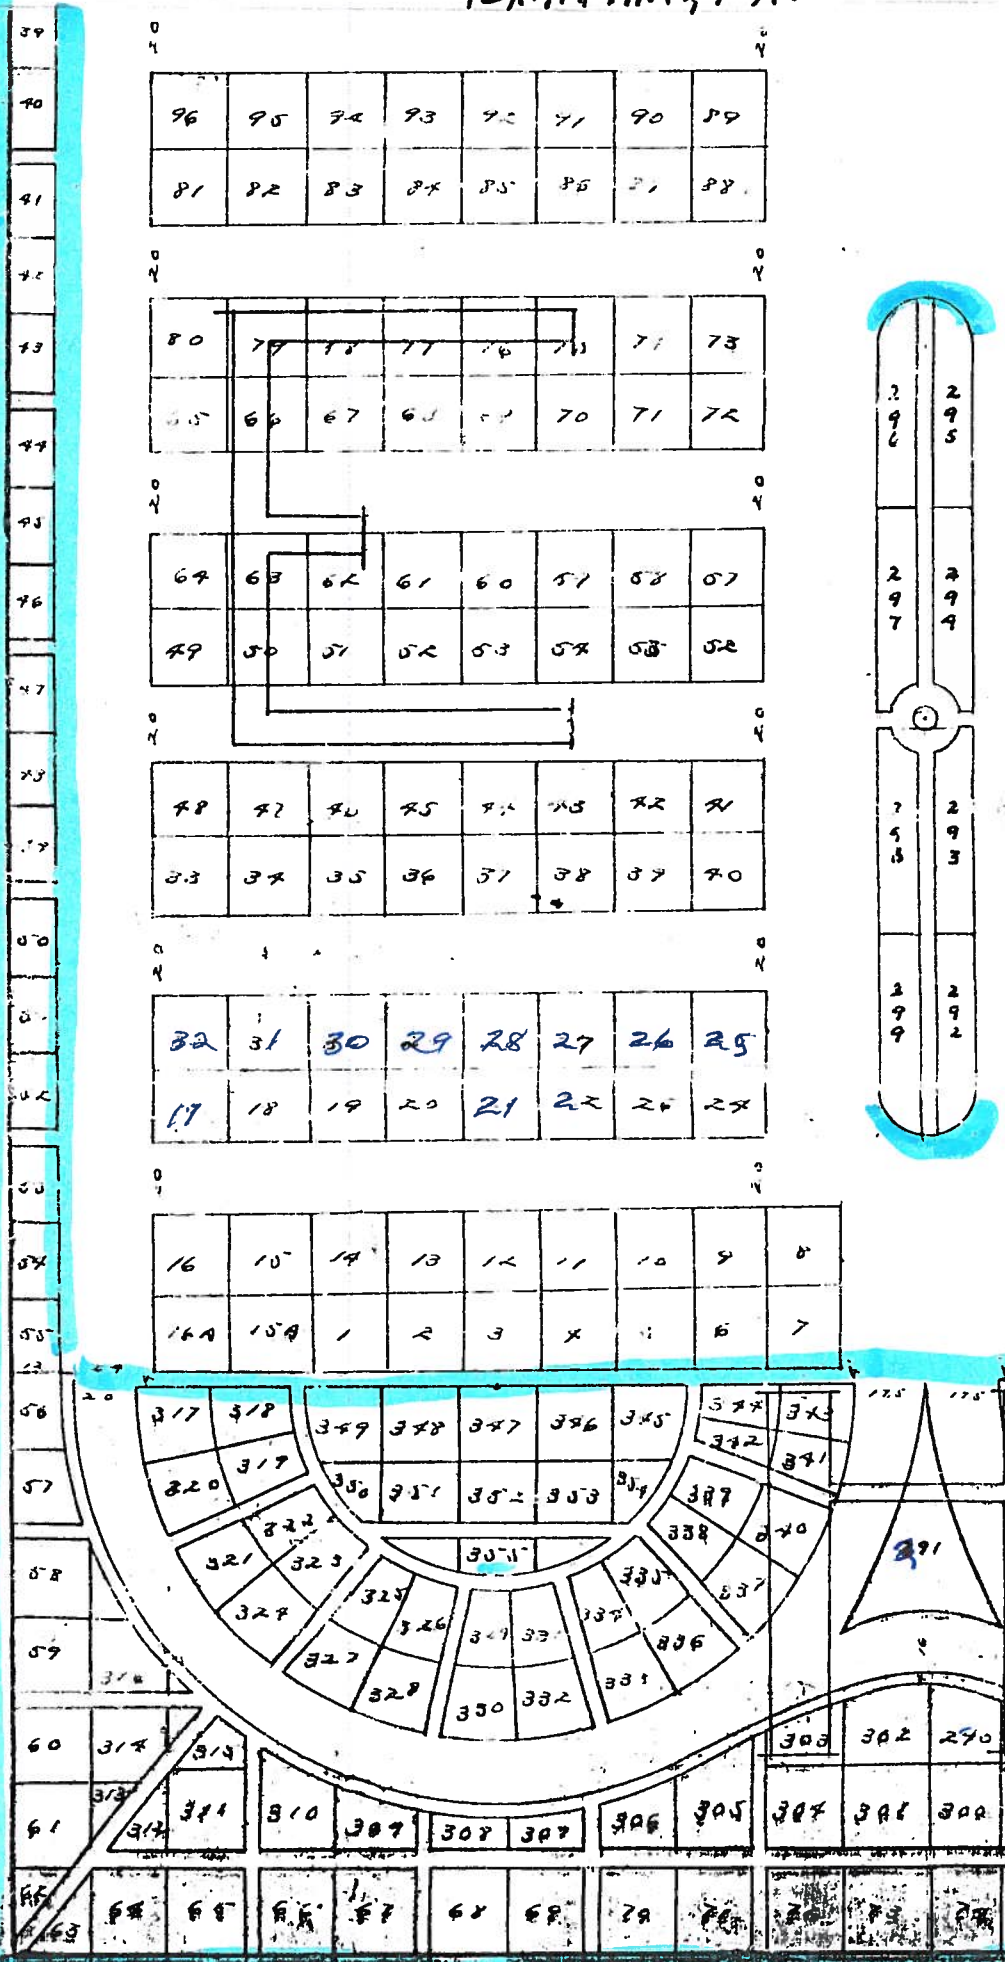

96	95	94	93	92	91	90	89	88
81	82	83	84	85	86	87	88	89

80	79	78	77	76	75	74	73	72
65	66	67	68	69	70	71	72	73

64	63	62	61	60	59	58	57	56
49	50	51	52	53	54	55	56	57

48	47	46	45	44	43	42	41	40
33	34	35	36	37	38	39	40	41

'L' is from
LAB - 88

North
 ↑
 ↓
 South

*Rosethill Conventery
 TEXARKANA, TEXAS*

'D' is from
 1 - 88

ROSE HILL CEMETERY TEXARKANA, TEXAS

'F' is from
19-108

ENTRANCE

North

South

'G' is from 1-21

ROSE HILL
CEMETERY
TEXARKANA,
TEXAS

NOTE: 'H' GOES AROUND THE EDGE AND DOWN TO THE SOUTH OF THE OTHER LOTS. SEE LARGE MAP OF ENTIRE CEMETERY.

ROSEHILL CEMETERY TEXARKANA, TEXAS

↑
1 to 38

N
↑
↓
S

(H)

FROM
1-355

(2 pages)
Page
1 of 2

FROM
 1-355
 Page 2 of 2
 Down left
 Side
 1-63

FULL LOT (4 GRAVES) \$11,900
 FULL LOT (8 GRAVES) \$19,800
 FULL LOT (9 GRAVES) \$14,900
 FULL LOT (10 GRAVES) \$43,500