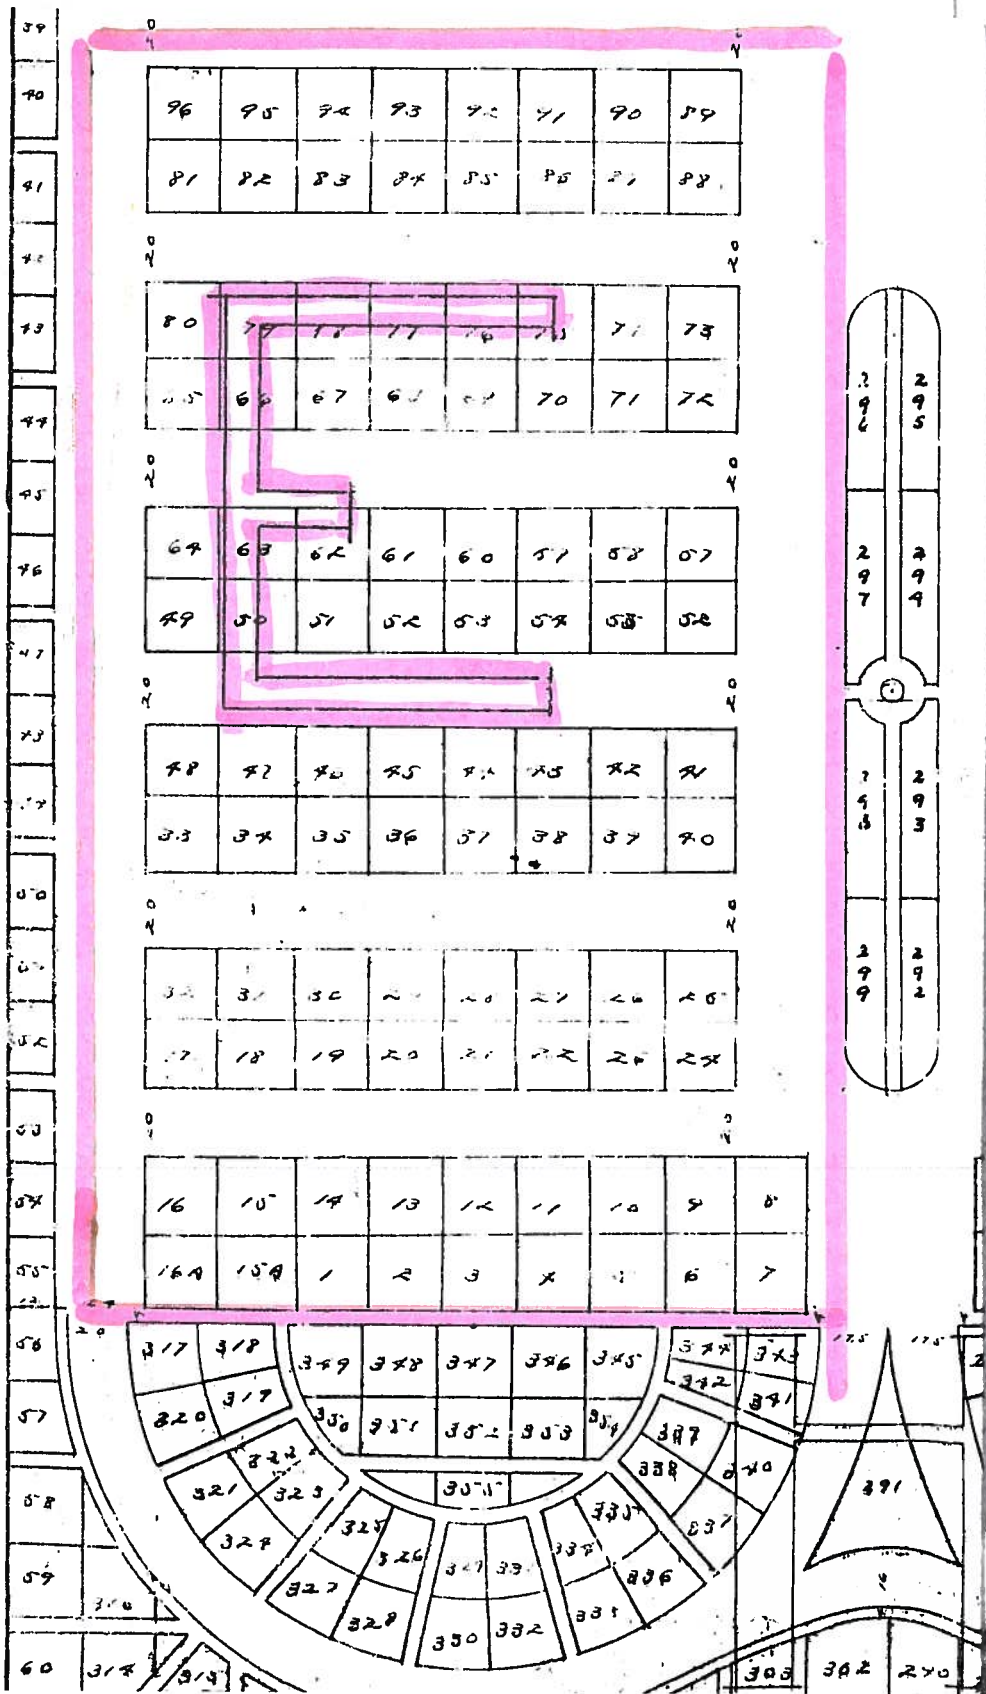

64	63	62	61	60	59	58	57
59	58	57	56	55	54	53	52

48	47	46	45	44	43	42	41
38	37	36	35	34	33	32	31

32	31	30	29	28	27	26	25	25a
19	18	17	20	21	22	23	24	24a
16a	15a	14a	13a	12a	11a	10a	9a	29a
16	15	14	13	12	11	10	9	28a
1	2	3	4	5	6	7	8	9a
14	28	38	48	58	68	78	88	B.c

'L' is from
LAB - 88

North
 ↑
 ↓
 South

*Rosethill Conventery
 TEXARKANA, TEXAS*

'D' is from
 1 - 88

ROSE HILL CEMETERY TEXARKANA, TEXAS

'F' is from
19-108

ENTRANCE

North

South

'G' is from 1-21

ROSE HILL
CEMETERY
TEXARKANA,
TEXAS

NOTE: 'H' GOES AROUND THE EDGE AND DOWN TO THE SOUTH OF THE OTHER LOTS. SEE LARGE MAP OF ENTIRE CEMETERY.

ROSEHILL CEMETERY TEXARKANA, TEXAS

↑
1 to 38

N
↑
↓
S

(H)

FROM
1-355

(2 pages)
Page
1 of 2

FROM
 1-355
 Page 2 of 2
 Down left
 Side
 1-63

FULL LOT (4 GRAVES) \$11,900
 FULL LOT (8 GRAVES) \$19,800
 FULL LOT (9 GRAVES) \$14,900
 FULL LOT (10 GRAVES) \$43,500